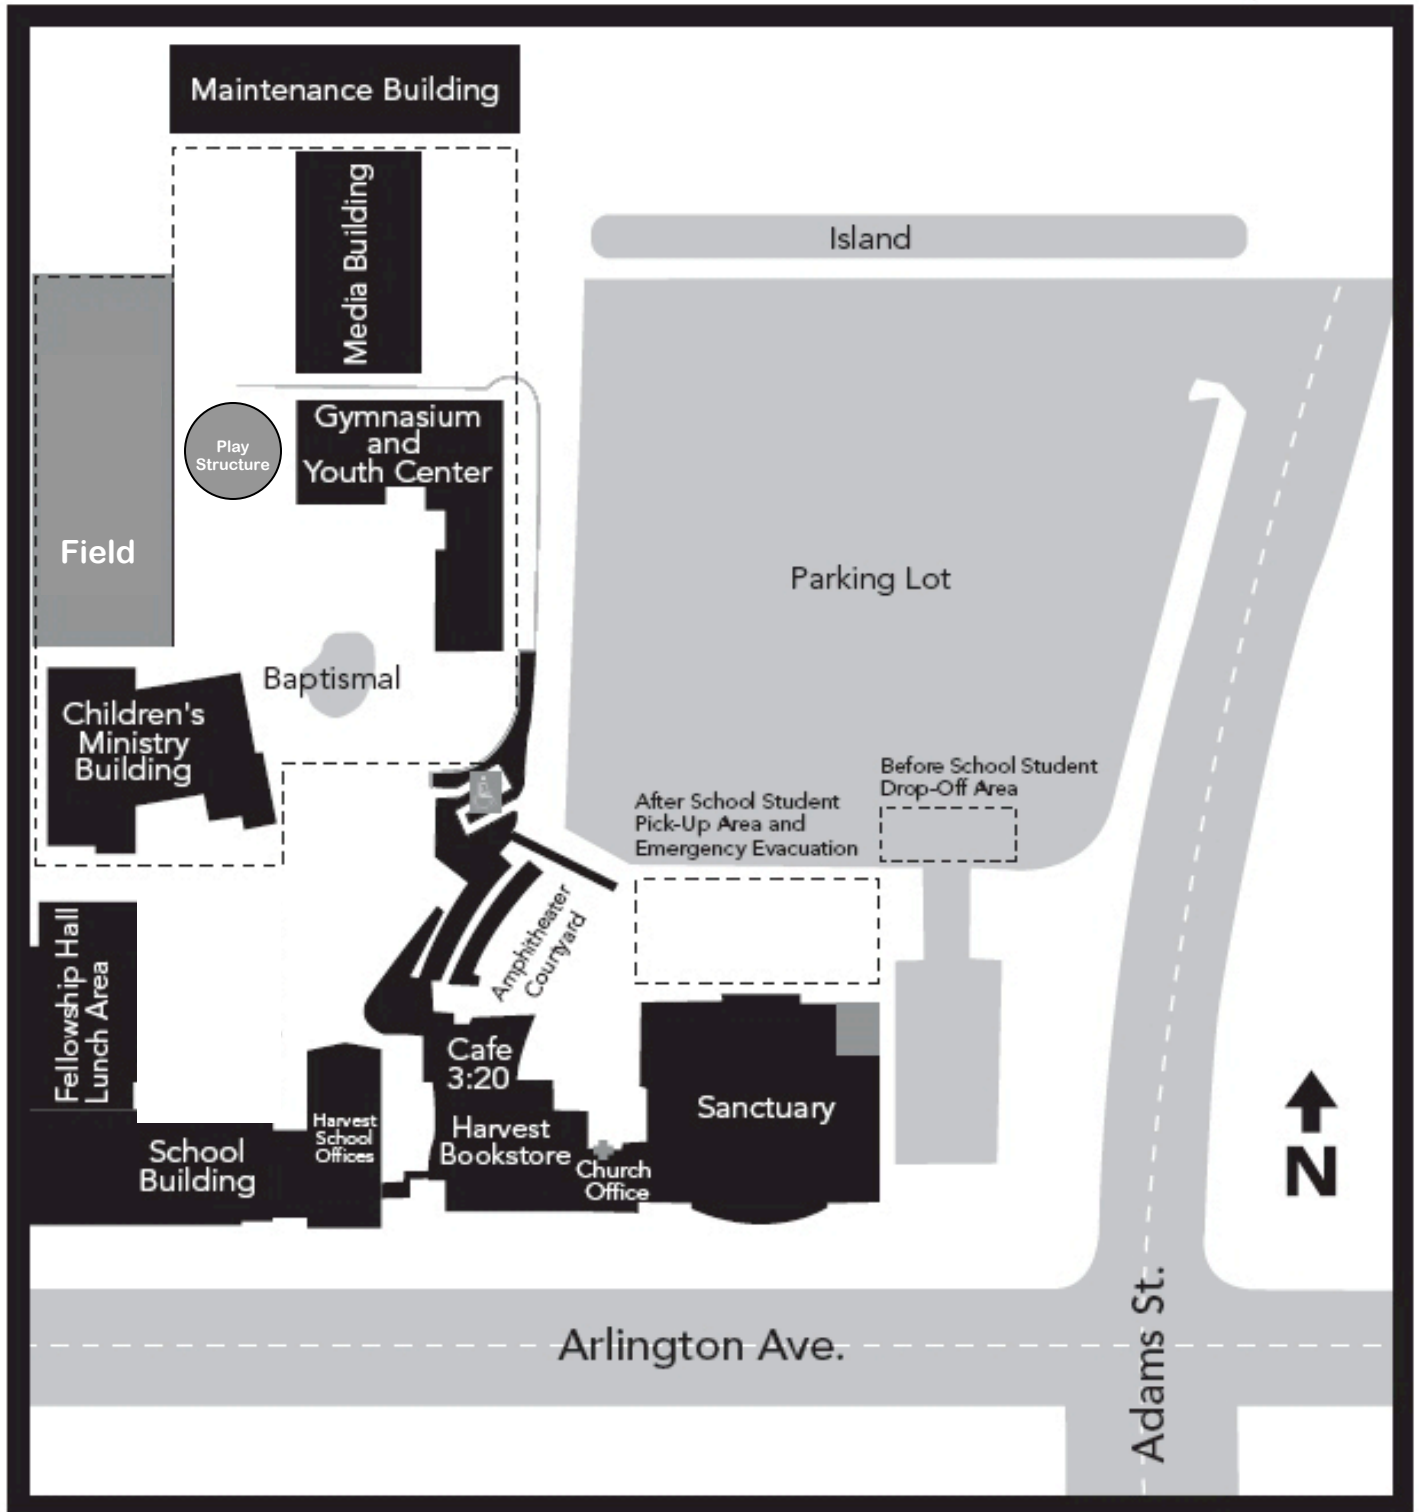

# Harvest Christian Fellowship Campus Map

map not to scale

Harvest Christian School Office  
951-359-3932

6115 Arlington Avenue, Riverside, CA, 92504 • (951) 687-6902 • [harvestriverside.org](http://harvestriverside.org)