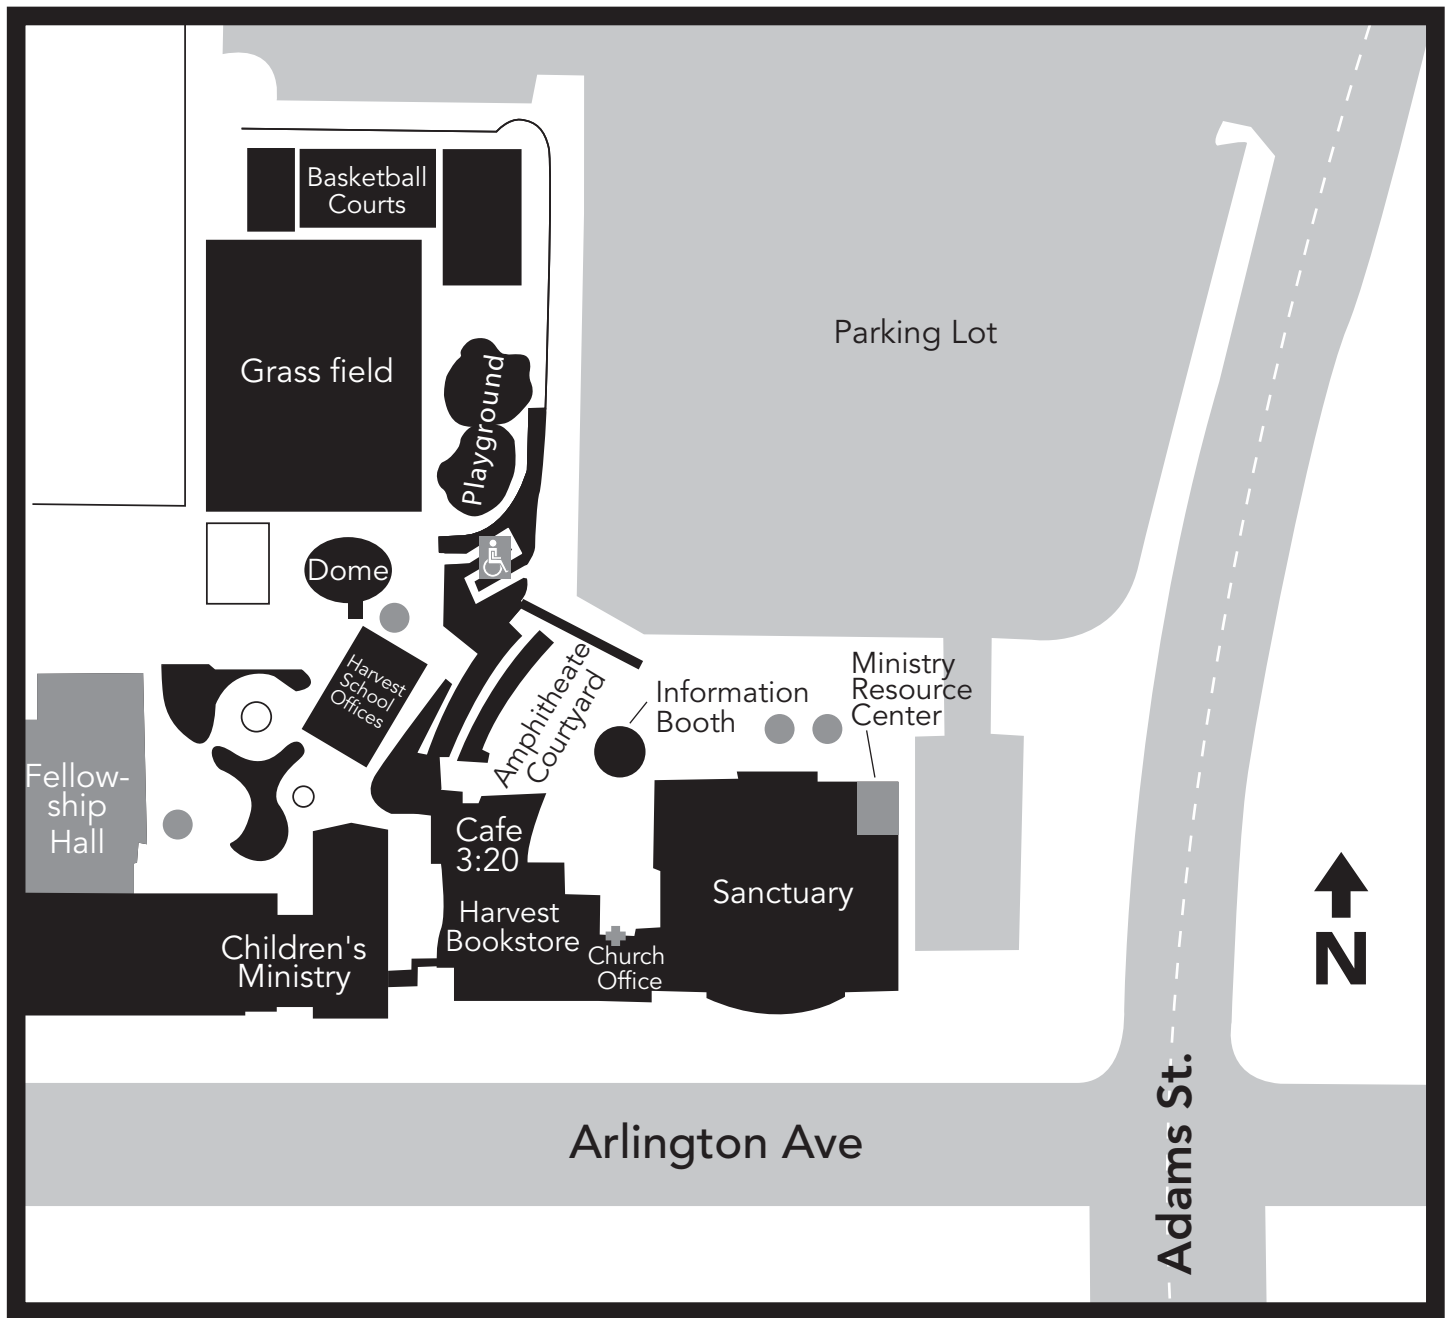

# Campus Map

6115 Arlington Avenue, Riverside, CA, 92504 • (951) 687-6902 • [harvestriverside.org](http://harvestriverside.org)