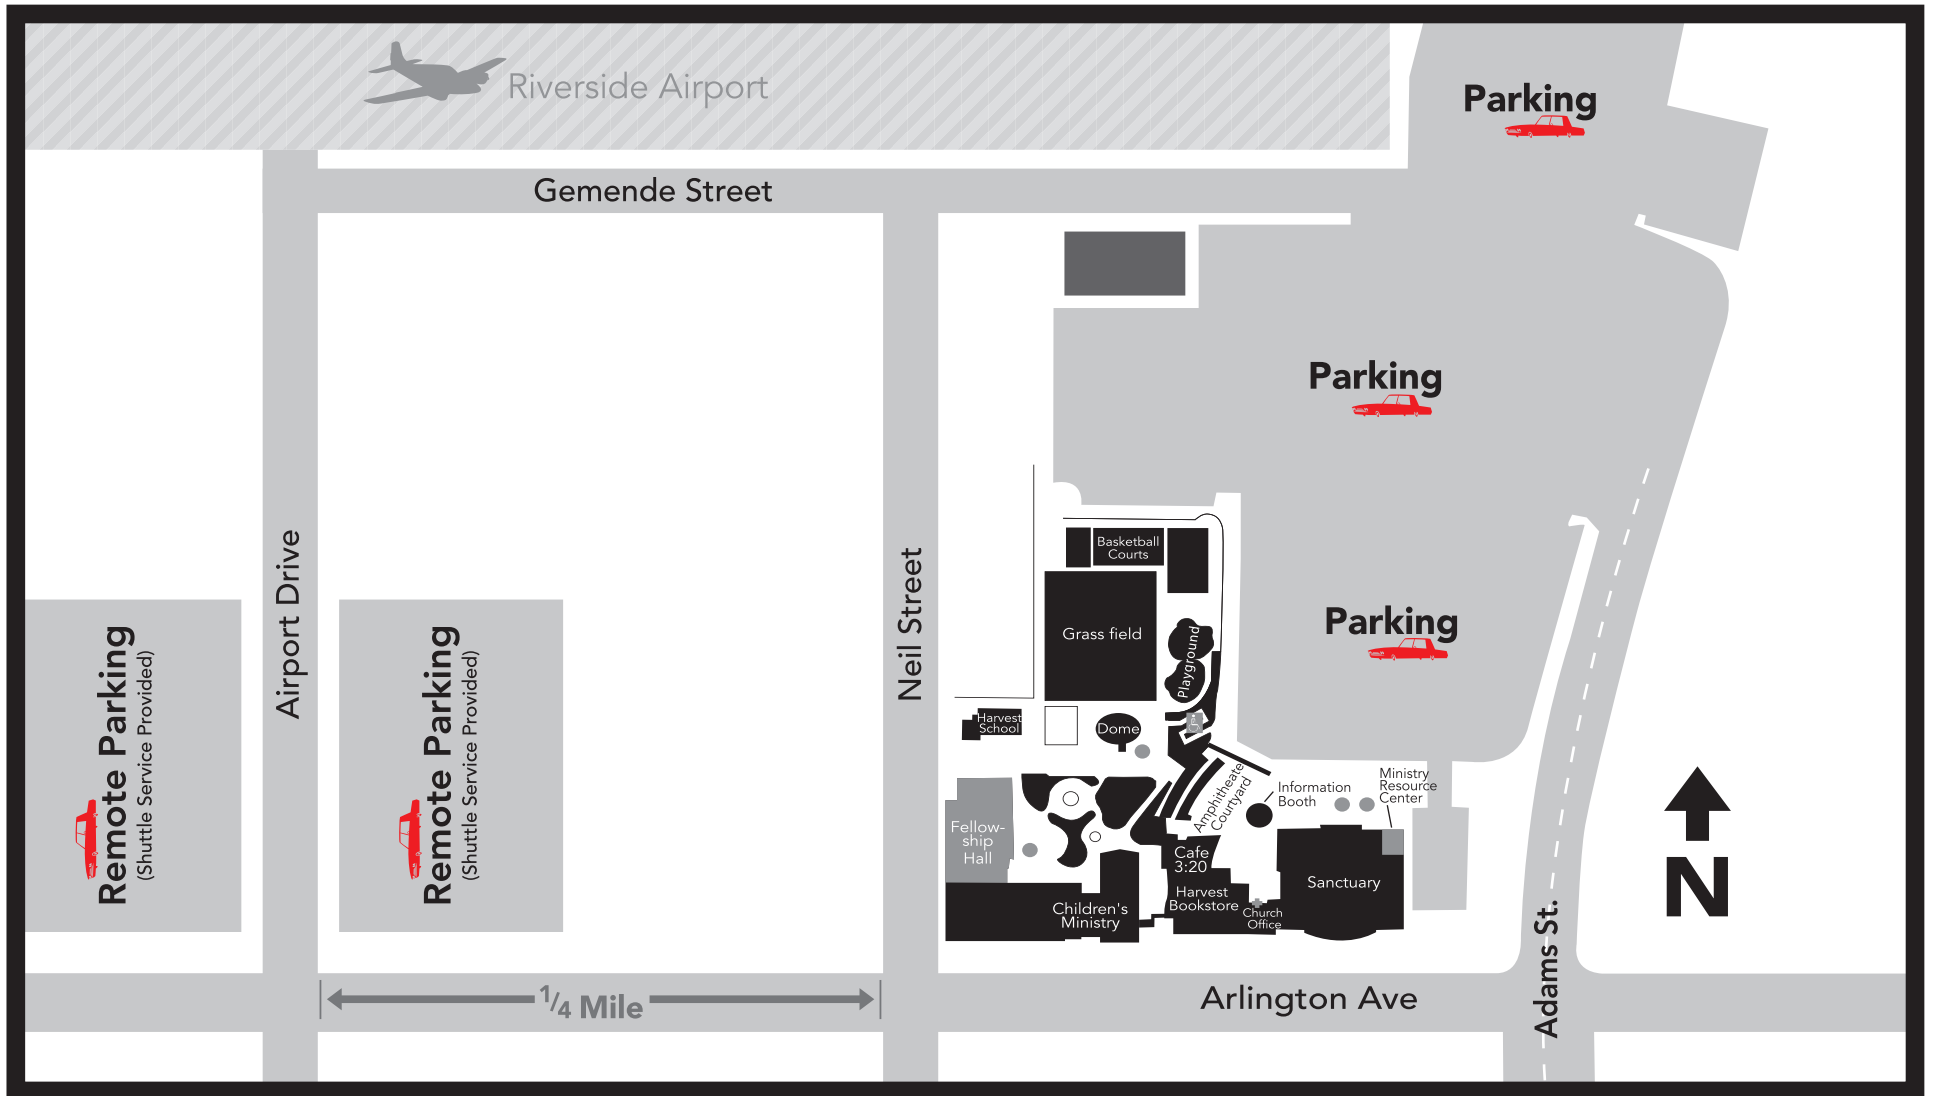

Harvest Christian Fellowship

Parking Map

6115 Arlington Avenue, Riverside, CA, 92504 • (951) 687-6902 • harvestriverside.org